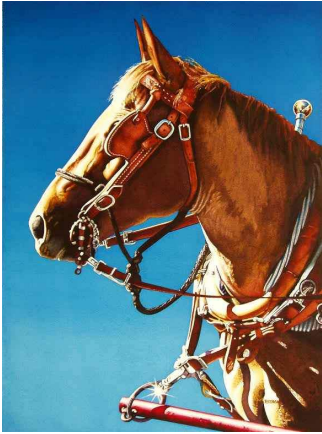

Western FINE ART PAINTER

Featuring: Jim Rey, Maura Allen, Marlin Rotach, Tamara Rymer, Elsa Sroka, Miles Glynn

Sorrel Sky
GALLERY

125 W. Palace Ave. | Santa Fe, NM 87501 | 505.501.6555
828 Main Ave. | Durango, CO 81301 | 970.247.3555