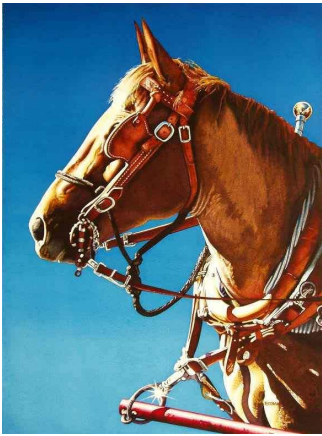

## Western FINE ART PAINTER

Sorrel Sky Gallery features contemporary art and traditional Western art. In particular, Sorrel Sky showcases Artists who present the West through new eyes, combining modern methods with timeless images and designs; *a fresh western approach*. Among those artists are [Maura Allen](#), [Jim Rey](#), [Peggy Immel](#), [Marlin Rotach](#), [Miles Glynn](#), [David Knowlton](#), [Stephanie Hartshorn](#), [Elsa Sroka](#) and more. Mediums include oil paintings, acrylic paintings, silk screening, scratchboard, photography and mixed media.